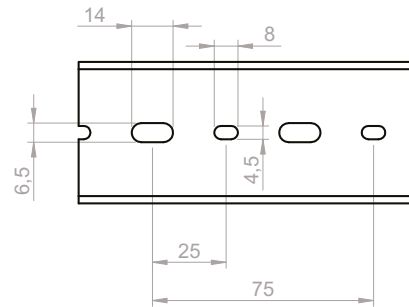

You might also need...

<p>EDC1</p>  <p>Betaduct Trunking Cutting Tool</p> <ul style="list-style-type: none"> • Blade W: 21.5mm • Cutting D: 50mm 	<p>BETADUCT-CUTTER</p>  <p>Betaduct Trunking Cutting Tool</p> <ul style="list-style-type: none"> • Cuts up to 125mm 	<p>EDC 2</p>  <p>Betaduct Trunking Cutting Tool</p> <ul style="list-style-type: none"> • Cuts up to 110mm 	<p>1857</p>  <p>Betaduct Trunking Cutting Tool</p> <ul style="list-style-type: none"> • Ideal for cutting slots in trunking 	<p>RT4 or RT6</p>  <p>Betaduct Trunking Rivet Tools</p> <ul style="list-style-type: none"> • 4.5mm (RT4) • 6.5mm (RT6) 	<p>DUCTAFIX R4 or R6</p>  <p>Betaduct Trunking Rivets</p> <ul style="list-style-type: none"> • 4mm (R4) • 6mm (R6)
<p>10440000</p>  <p>Betaduct Insulating Washers</p> <ul style="list-style-type: none"> • Black • Pack of 50 	<p>RC1</p>  <p>Retaining Clip For Narrow Trunking</p> <ul style="list-style-type: none"> • 53mm x 66mm • Pack of 50 	<p>BC1</p>  <p>HF Bridging Clip For Narrow Trunking</p> <ul style="list-style-type: none"> • 22.5mm x 105mm • Pack of 50 	<p>BC2</p>  <p>HF Bridging Clip For Narrow Trunking</p> <ul style="list-style-type: none"> • 24mm x 108mm • Pack of 50 	<p>LH1</p>  <p>Label Holder For Narrow Trunking</p> <ul style="list-style-type: none"> • 25.5mm x 13mm • Pack of 50 	<p>LH2</p>  <p>Label Holder For Narrow Trunking</p> <ul style="list-style-type: none"> • 38mm x 19mm • Pack of 50

Betaduct PVC Open Slot Cable Trunking

H = 37.5 mm

W = 25 mm / 37.5 mm / 50 mm

H = 50 mm

W = 75 mm / 100 mm / 125 mm

H = 75 mm

Base punching to DIN 43659

H (mm)	37.5	50	75
h1 (mm)	8	8	12