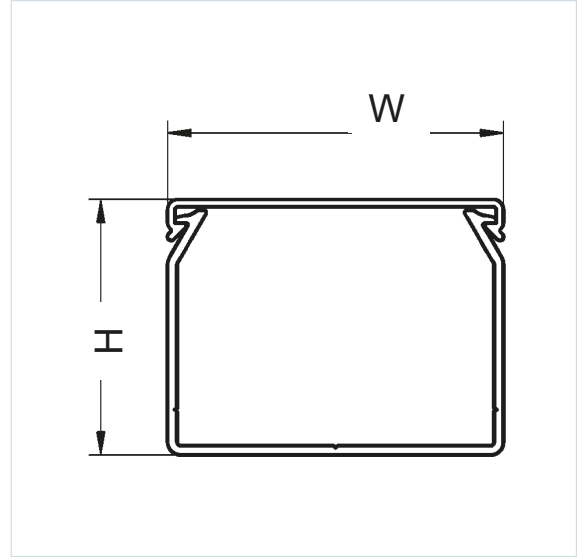

Betaduct PVC Open Slot Cable Trunking

Specification

Material	Rigid PVC 9051 LF
Colour	Grey RAL7030, Black RAL9005
Operating Temp	-5°C to +65°C
Volume Resistivity	10 ¹⁵ Ohm. cm
Dielectric Strength	15 kV/mm
Flame Resistance	V0 UL94
Tensile Strength	>40 MPa
Ultimate Elongation	>160%
Fire Rating	DIN 5510-2 S3-SR1-ST2
Weather Resistance	Good
Stabilization	Calcium / Zinc
UL Recognised	UL 1565 E509564
CSA Recognised	CSA-C22.2 No. 18.5 E509564

Key Features

- Lightweight and self-extinguishing
- Excellent rigidity and performance characteristics
- Easy installation
- Base holes to DIN 43659
- Break points on fingers and base
- Secure clip on lid
- Supplied in 2m lengths

Betaduct PVC Open Slot Cable Trunking

Part Number		Nominal External (mm)		Lengths Per Pack	Quantity Per Pack (m)
Grey	Black	Height	Width		
10450052Y	09890000Y	37.5	50	8	16
10450053Y	09160000Y	50	50	8	16
10450054Y	09170000Y	75	50	8	16
10450055Y	09920000Y	100	50	4	8
10450073Y	09940000Y	50	75	8	16
10450074Y	09190000Y	75	75	8	16
10450075Y	09960000Y	100	75	4	8
10450103Y	09980000Y	50	100	4	8
10450104Y	09990000Y	75	100	4	8
10450105Y	10000000Y	100	100	4	8
10450155Y	10020000Y	100	150	4	8
10450124Y	09410000Y	75	125	4	8

Betaduct PVC Open Slot Cable Trunking

H = 37.5 mm

W = 25 mm / 37.5 mm / 50 mm

H = 50 mm

W = 75 mm / 100 mm / 125 mm

H = 75 mm

Base punching to DIN 43659

H (mm)	37.5	50	75
h1 (mm)	8	8	12