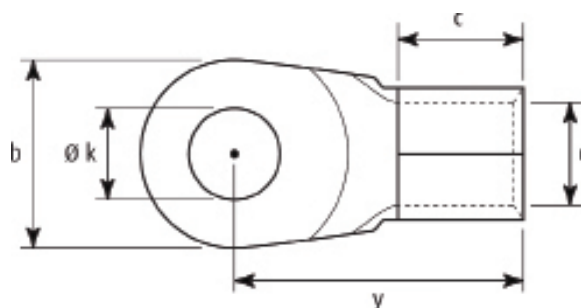

Cablecraft's range contains sizes for cables from 10mm² - 95mm² and stud sizes from 4mm to 16.0mm. They maintain strength during the crimping cycle, and are electro tin plated for maximum corrosion resistance and conductivity. Din Standard 46234. The maximum electrical rating in AMPs has been tested at a constant working temperature of 50°C.

SPECIFICATION:

MATERIAL:

Electrolytic Copper, Electro-Tin Plated

MAX. ELEC. RATING:

- 10mm² - 70 AMP
- 16mm² - 95 AMP
- 25mm² - 125 AMP
- 35mm² - 170 AMP
- 50mm² - 230 AMP
- 70mm² - 265 AMP
- 95mm² - 310 AMP

APPROVALS: DIN STANDARD 46234

DIMENSIONS (mm)

CABLE SIZE (mm ²)	PART NO.	STUD SIZE D2 (mm)	MAX. ELEC RATING (A)	d	y	b	c	ØK	PACK QTY
10	CST10-4	4	70	4.5	16.0	10.0	8.0	4.3	50
	CST10-5	5	70	4.5	16.0	10.0	8.0	5.3	50
	CST10-6	6	70	4.5	17.0	11.0	8.0	6.5	50
	CST10-8	8	70	4.5	20.0	14.0	8.0	8.4	50
	CST10-10	10	70	4.5	21.0	18.0	8.0	10.5	50
	CST10-12	12	70	4.5	23.0	22.0	8.0	13.0	50
16	CST16-5	5	95	5.8	20.0	11.0	10.0	5.3	50
	CST16-6	6	95	5.8	20.0	11.0	10.0	6.5	50
	CST16-8	8	95	5.8	22.0	14.0	10.0	8.4	50
	CST16-10	10	95	5.8	24.0	18.0	10.0	10.5	50
	CST16-12	12	95	5.8	26.0	22.0	10.0	13.0	50
25	CST25-5	5	125	7.5	25.0	12.0	11.0	5.3	50
	CST25-6	6	125	7.5	25.0	12.0	11.0	6.5	50
	CST25-8	8	125	7.5	25.0	16.0	11.0	8.4	50
	CST25-10	10	125	7.5	26.0	18.0	11.0	10.5	50
	CST25-12	12	125	7.5	31.0	22.0	11.0	13.0	50
	CST25-14	14	125	7.5	31.0	22.0	11.0	15.0	50
	CST25-16	16	125	7.5	35.0	28.0	11.0	17.0	50