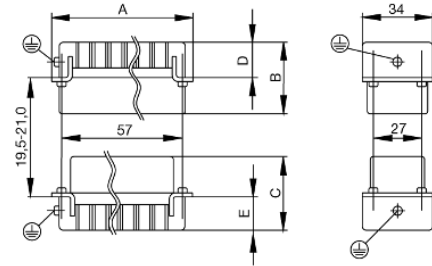

**HDC insert
HDC HE 10 MS**

Weidmüller Interface GmbH & Co. KG
Klingenbergstraße 16
D-32758 Detmold
Germany
Fon: +49 5231 1429-0
Fax: +49 5231 14292083
www.weidmueller.com

Drawings