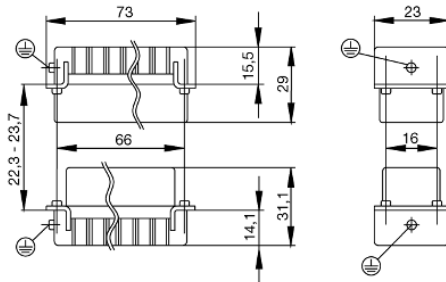

Data sheet

**HDC insert
HDC HA 16 MS 17-32**

Weidmüller Interface GmbH & Co. KG
Klingenbergstraße 16
D-32758 Detmold
Germany
Fon: +49 5231 1429-0
Fax: +49 5231 14292083
www.weidmueller.com

Drawings