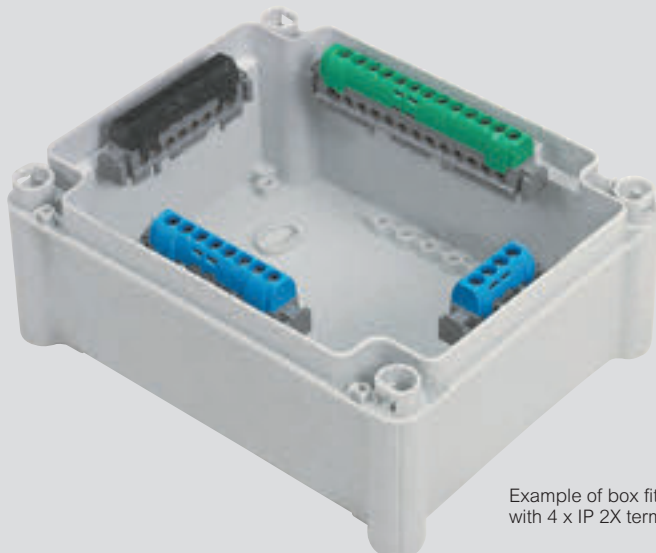

## ■ IP 2X terminal acceptance<sup>2</sup> chart see p. 43

Not suitable for direct mounting on to PVC range nor 130 x 75 x 74 mm boxes

Boxes	4 way	8 way	13 way	17 way	22 way	28 way
130 x 130 x 74	x	x	-	-	-	-
155 x 110 x 74	x	x	x	-	-	-
180 x 140 x 86	x	x	x	-	-	-
220 x 170 x 86	x	x	x	x	x	-
310 x 240 x 124	x	x	x	x	x	x
360 x 270 x 124	x	x	x	x	x	x

2 : Also accepts partly shrouded terminals

## ■ Thickness of walls

Up to 270 x 170 box = 2 mm  
Above this size = 3 mm

Example of box fitted with 4 x IP 2X terminals