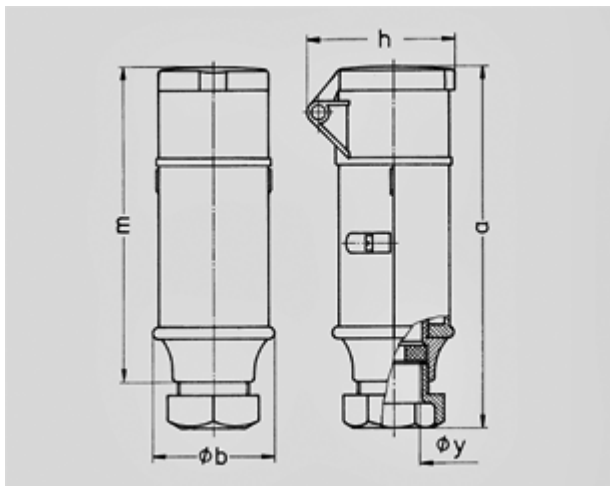

Connector - Part no. 707A

- screw terminals
- with cable gland

Protection type	IP 44
Ampere	16A
Poles	2p
Voltage	Kleinspannungen
Hertz	50-60 Hz
Earth position	0h
Contact	standard
Connection technology	Screw terminals

Std. Pack. 10 Qty.

Drawing	Amp.	16		32	
		2	3	2	3
3 MB 36	Poles				
Dim. in mm	a	164	164	164	164
	b	55	55	55	55
	h	67	67	67	67
	m	142	142	142	142
	y	24,7	24,7	24,7	24,7
Terminal for cond. cross		4	4	4	4
section (mm ²) min.-max.		-10	-10	-10	-10