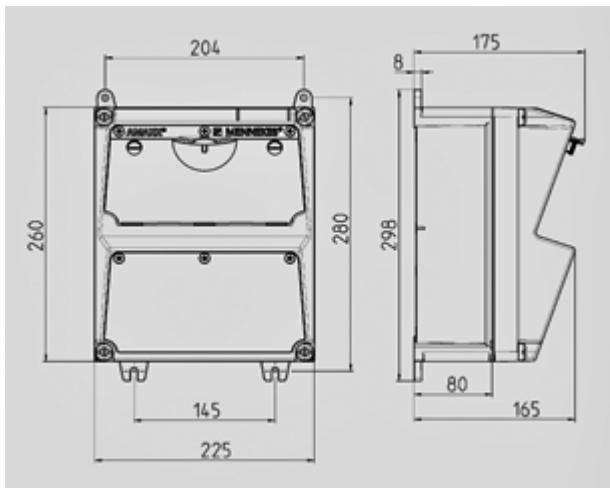

AMAXX® combination unit - Part no. 922452

- switched, with mechanical DUO-interlock, fused with 1 RCD 30mA

Protection type	IP 67
Fitted with	1 CEE 16A, 3p, 230V
Fusing	1 RCD 25A, 2p, 0.03A
Connection/feeder cable	for 1 cable up to 3 x 10 mm ²
Enclosure size	260 x 225 mm (H x W)
Ampere	16A
Poles	3p
Voltage	230V
Hertz	50-60Hz
Earth position	6h
Contact	standard
Connection technology	Screw terminals

Std. Pack. 1 Qty.

Drawing 1 MB 521

Depth dimensions at various fittings.

Sockets	Degrees	Depth
SCHUKO®16A, 230 V	IP 44	175 mm
	IP 67	194 mm
CEE 16A, 3p, 230V	IP 44	204 mm
	IP 67	205 mm
CEE 16A, 5p, 400V	IP 44	209 mm
	IP 67	213 mm
CEE 32A, 5p, 400V	IP 44	221 mm
	IP 67	227 mm
CEE 63A, 5p, 400V	IP 44	248 mm
	IP 67	248 mm