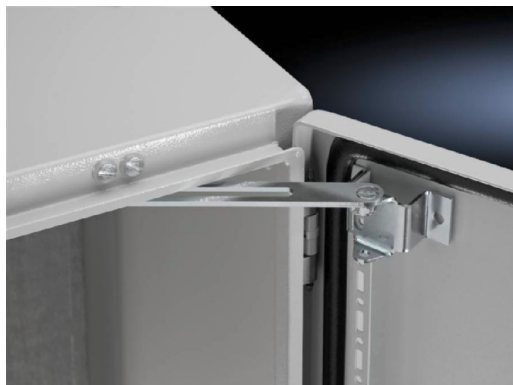

SOFTWARE & SERVICES

FRIEDHELM LOH GROUP

Door stay – SZ 2519.000

created: 15.03.2017 build on www.rittal.com/uk-en

Product description

Description: To secure the door in the open position.

Assembly instruction: With AE stainless steel, the perforated mounting strip is additionally required

Supply includes: Assembly parts

Note on Model No.: not suitable for AE 1032.500 and AE 1035.500

Product features

To fit: Enclosure type: AE
Enclosure type: AE stainless steel

Mounting position: Top

Packs of: 5 pc(s).