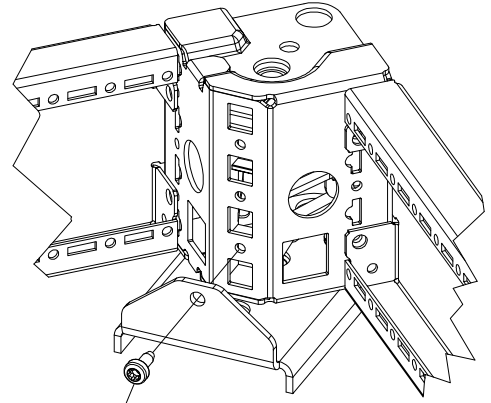

4x

M5x12

Zchnng.-Nr. / No. of dwg. : A08282900VX

Versandbeutel-Nr. / No. of accessory bag : 375334

Lieferanten-Nr. / No. of supplier :

$M_A = 6 \text{ Nm}$

$M_A = 45 \pm 5 \text{ Nm}$

$M_A = 45 \pm 5 \text{ Nm}$